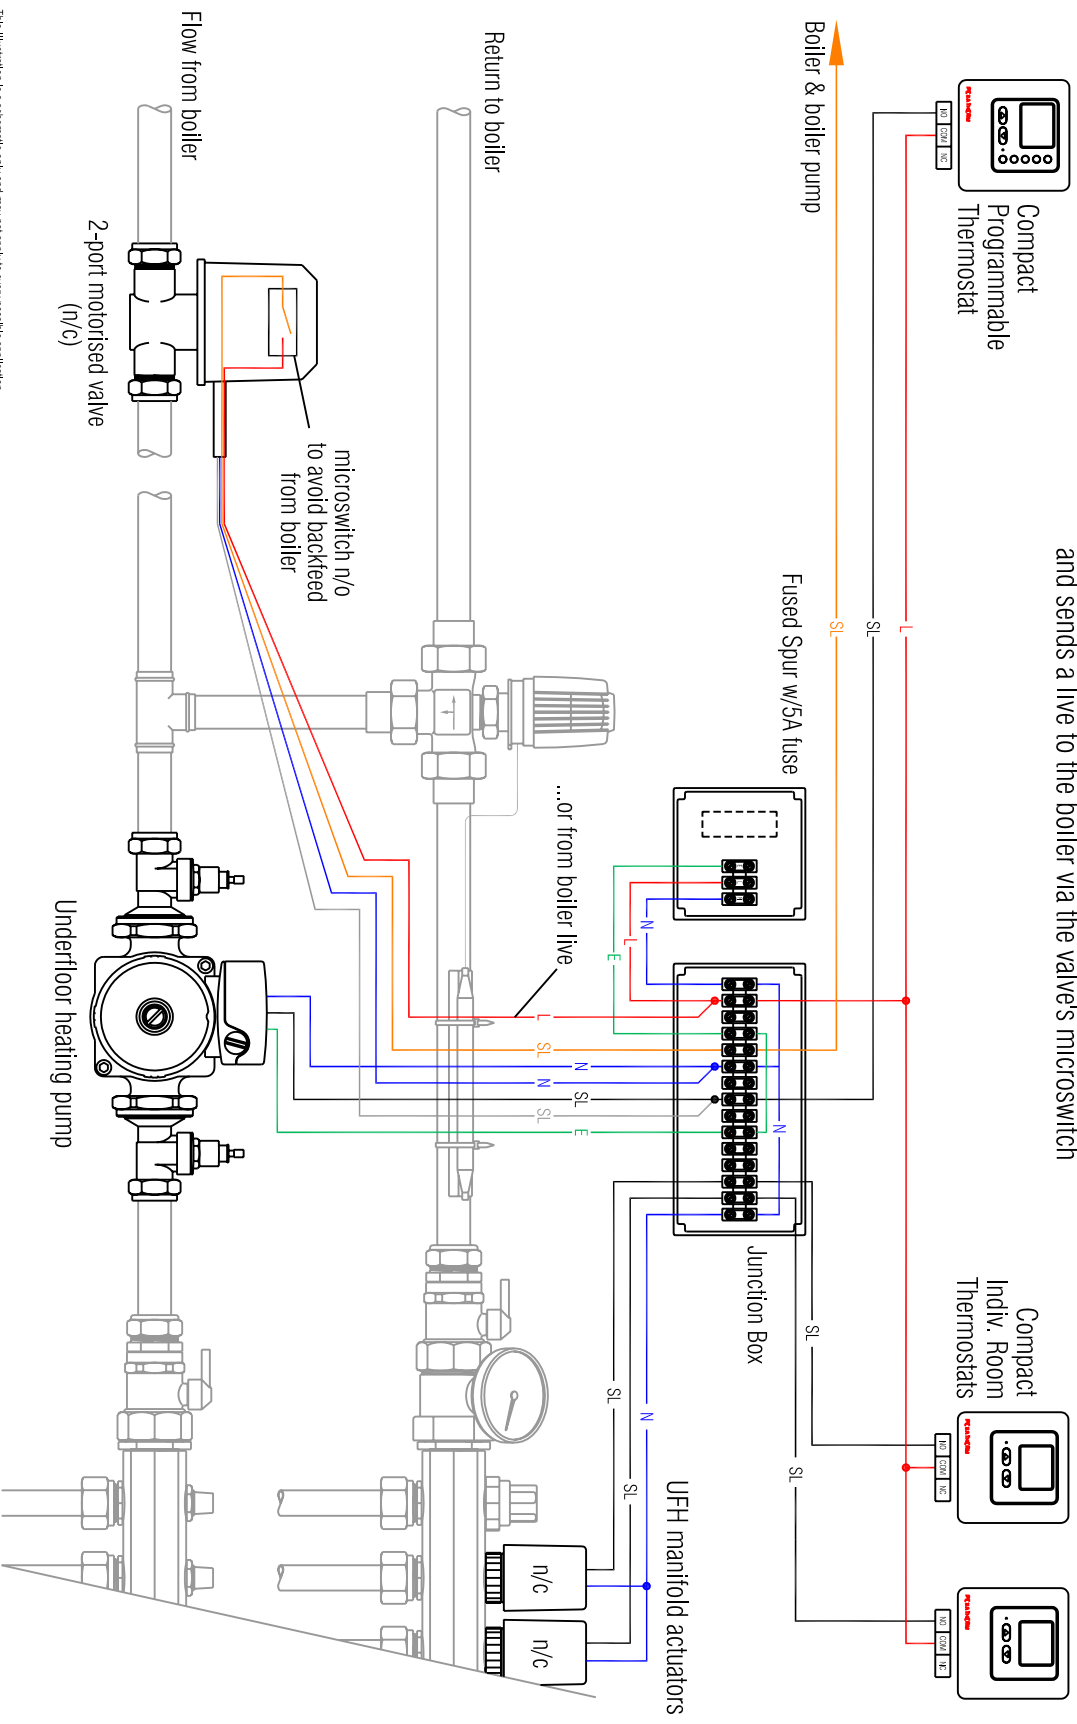

PEXA THERM Compact Programmable Thermostat - Wiring Diagram 1b

The digital programmable thermostat opens the 2-port valve and sends a live to the boiler via the valve's microswitch