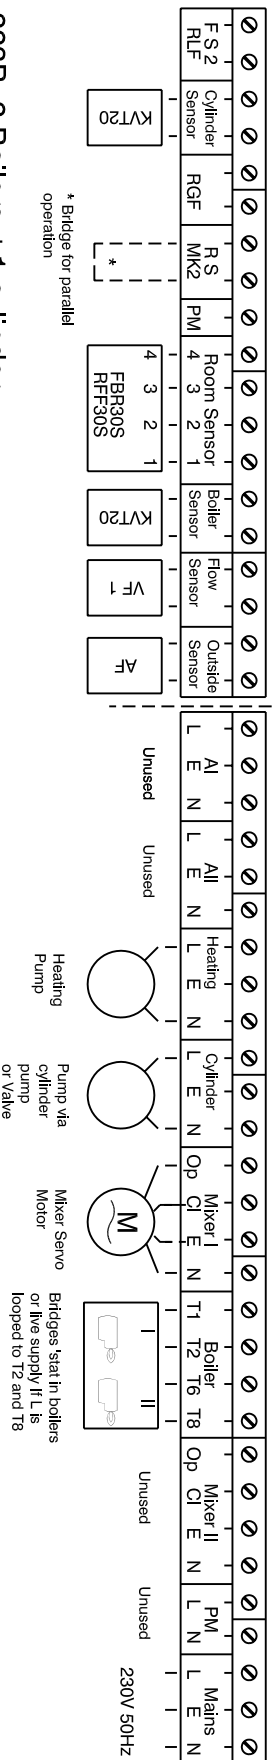

# PEXATHERM Delta Enclosure WG200 - Wiring Diagram

S1 = Mains  
S2 = Auto/Manual

## Mains Voltage Section

## Low Voltage Section

### Delta 23B: 1 Boiler + 1 cylinder

\* Bridge for parallel operation