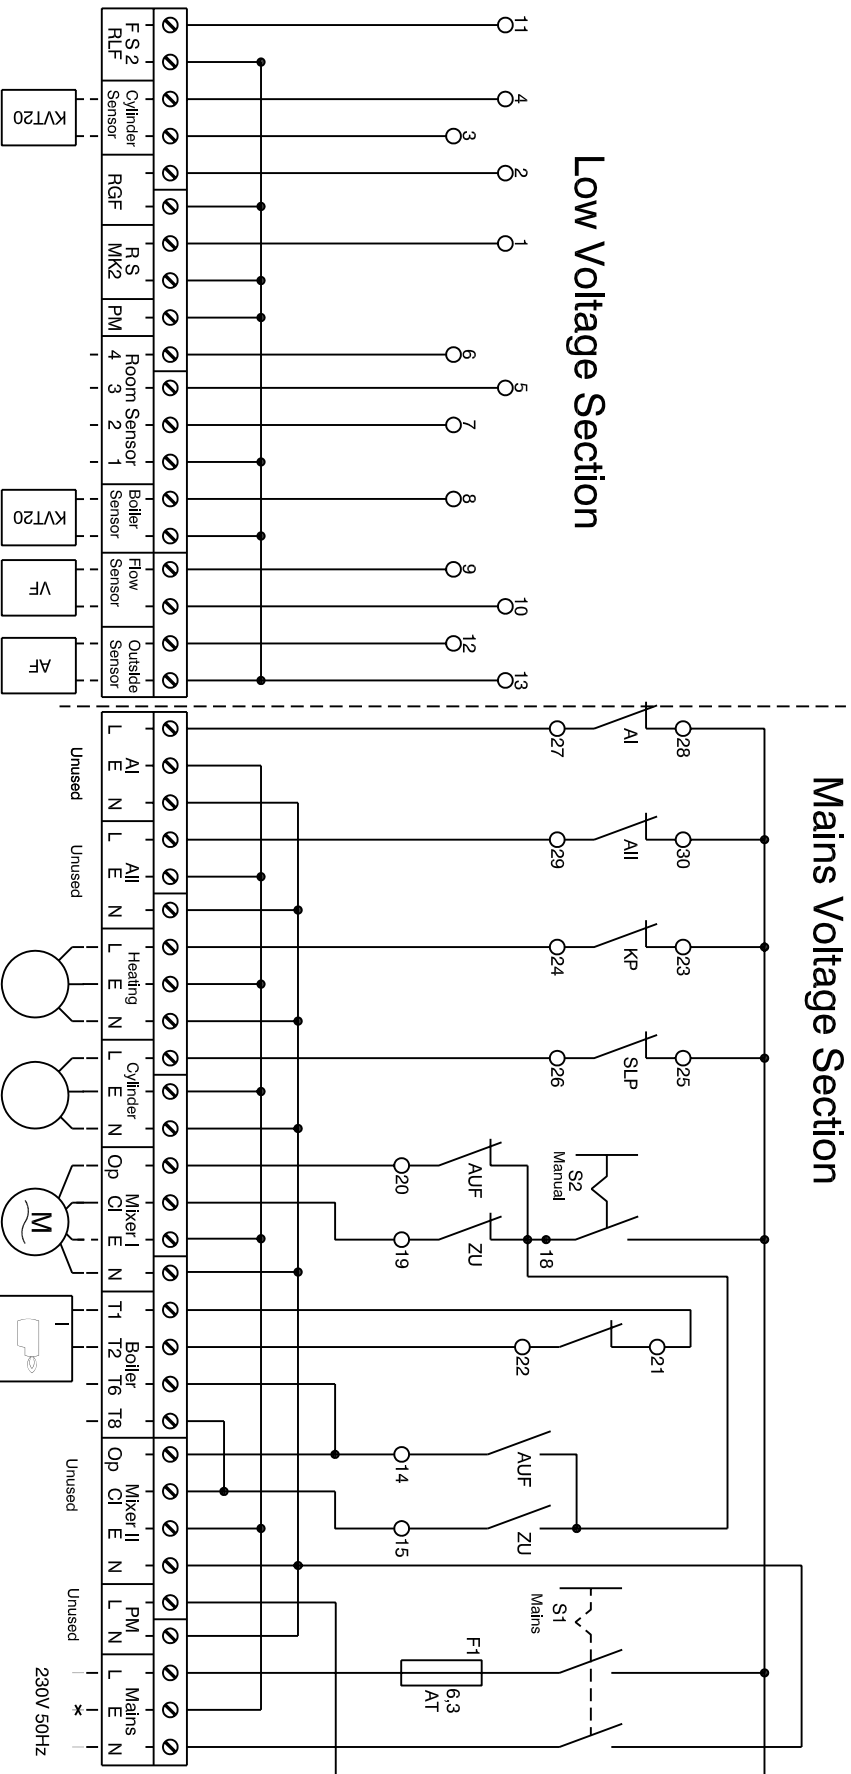

# PEXATHERM Delta Enclosure WG200 - Wiring Diagram

S1 = Mains  
S2 = Auto/Manual

## Mains Voltage Section

## Low Voltage Section

### Delta 223B: 2 Boilers + 1 cylinder